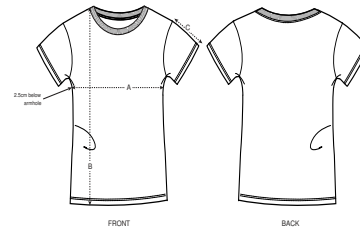

WOMEN / T-SHIRTS  
**STELLA EXPRESSER**

STTW032

**The iconic women's fitted T-shirt**

Single Jersey  
100% Organic ring-spun Combed Cotton  
155 GSM

- Set-in sleeve
- 1x1 rib at neck collar
- Inside back neck tape in self fabric
- Sleeve hem and bottom hem with narrow double topstitch

FITTED

XS S M L XL XXL

Size guide

WHITES

COLORS

ESSENTIAL HEATHERS

SPECIAL HEATHERS

SIZES		XS	S	M	L	XL	XXL
A	Half Chest	42	44.5	47.5	50.5	53.5	56.5
B	Body Length	62	64	66	68	69	69
C	Sleeve Length	16	16	17	17	18	18

Combo options

Creator

Mini Creator

Printing Specifications

Fits all kind of printing techniques. Please visit our website for more information.

Wash similar colours together, do not iron on print, wash and iron inside out.