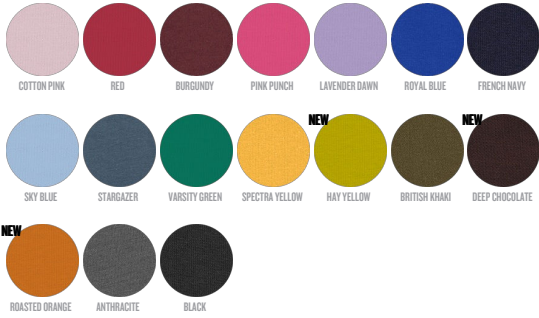

WOMEN / T-SHIRTS  
**STELLA EXPRESSER**

STTW032

**The iconic women's fitted T-shirt**

Single Jersey  
100% Organic ring-spun Combed Cotton  
155 GSM

- Set-in sleeve
- 1x1 rib at neck collar
- Inside back neck tape in self fabric
- Sleeve hem and bottom hem with narrow double topstitch

FITTED

XS S M L XL XXL

Size guide

WHITES

COLORS

ESSENTIAL HEATHERS

SPECIAL HEATHERS

SIZES		XS	S	M	L	XL	XXL
A	Half Chest	42	44.5	47.5	50.5	53.5	56.5
B	Body Length	62	64	66	68	69	69
C	Sleeve Length	16	16	17	17	18	18